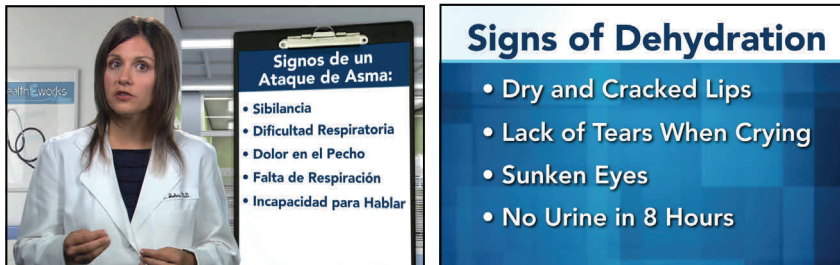

Video Features

We offer a variety of style elements to enhance viewing

2D and 3D Animation
shows pathophysiology
in an easy-to-
understand fashion

Anatomy drawings

highlights what's going on *internally*

On Screen Text
emphasizes key points,
in English or Spanish

Skills demonstrations

shows techniques for how to perform
home care procedures